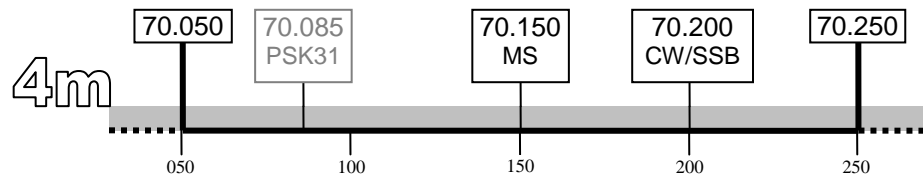

# CW & FISTS Activity Centres (UK)

CW CW centre of activity  
 MS Meteor Scatter  
 QRP QRP centre of activity

QRS Slow speed centre of activity (Source: RSGB band plan)  
 Primary telegraphy area (Note: 4m shares primary area with SSB and other narrow band modes)  
 Within amateur band but *not* primary telegraphy area