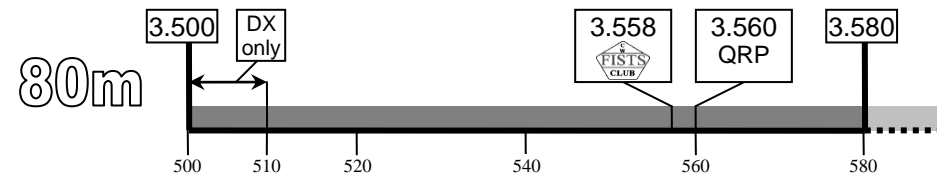

# CW & FISTS Activity Centres (UK)

CW CW centre of activity  
 MS Meteor Scatter  
 QRP QRP centre of activity

QRS Slow speed centre of activity (Source: RSGB band plan)  
 Primary telegraphy area (Note: 4m shares primary area with SSB and other narrow band modes)  
 Within amateur band but *not* primary telegraphy area