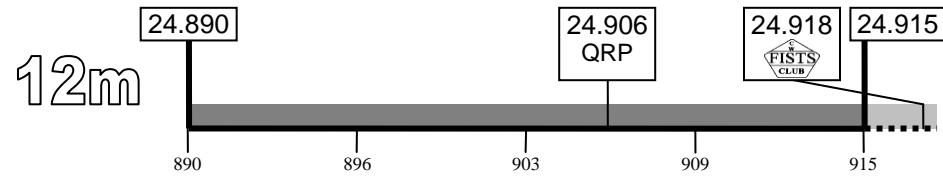

# CW & FISTS Activity Centres (UK)

CW CW centre of activity  
 MS Meteor Scatter  
 QRP QRP centre of activity

QRS Slow speed centre of activity (Source: RSGB band plan)  
 Primary telegraphy area (Note: 4m shares primary area with SSB and other narrow band modes)  
 Within amateur band but *not* primary telegraphy area