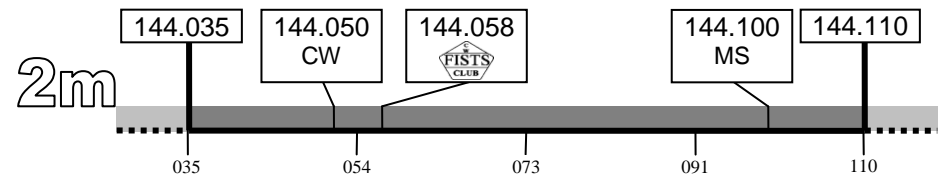

# CW & FISTS Activity Centres (UK)

CW CW centre of activity  
 MS Meteor Scatter  
 QRP QRP centre of activity

QRS Slow speed centre of activity (Source: RSGB band plan)  
 Primary telegraphy area (Note: 4m shares primary area with SSB and other narrow band modes)  
 Within amateur band but *not* primary telegraphy area