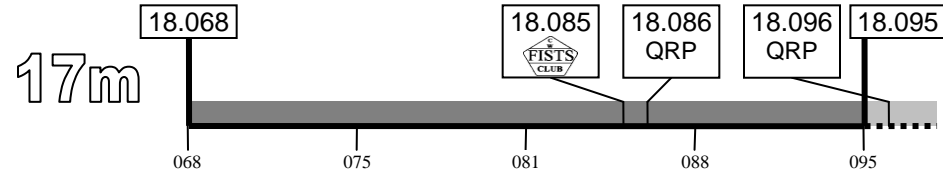

# CW & FISTS Activity Centres (UK)

CW CW centre of activity  
 MS Meteor Scatter  
 QRP QRP centre of activity

QRS Slow speed centre of activity (Source: RSGB band plan)  
 Primary telegraphy area (Note: 4m shares primary area with SSB and other narrow band modes)  
 Within amateur band but *not* primary telegraphy area