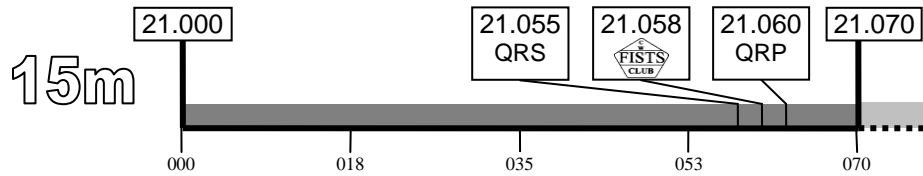

# CW & FISTS Activity Centres (UK)

CW CW centre of activity  
 MS Meteor Scatter  
 QRP QRP centre of activity

QRS Slow speed centre of activity (Source: RSGB band plan)  
 Primary telegraphy area (Note: 4m shares primary area with SSB and other narrow band modes)  
 Within amateur band but *not* primary telegraphy area