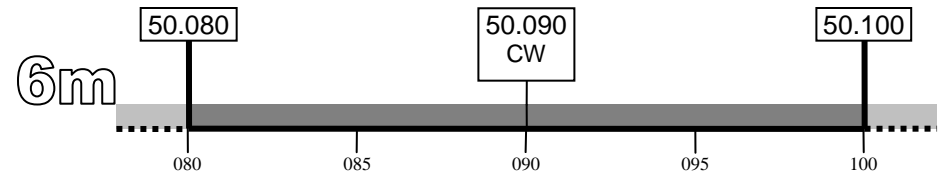

# CW & FISTS Activity Centres (UK)

CW CW centre of activity  
 MS Meteor Scatter  
 QRP QRP centre of activity

QRS Slow speed centre of activity (Source: RSGB band plan)  
 Primary telegraphy area (Note: 4m shares primary area with SSB and other narrow band modes)  
 Within amateur band but *not* primary telegraphy area