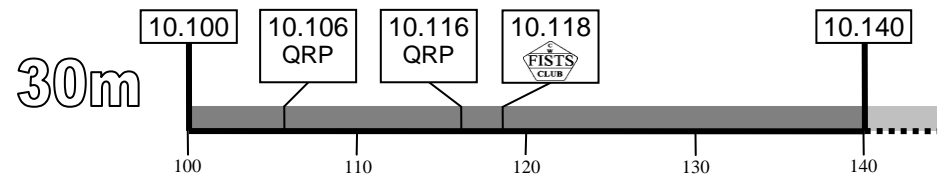

# CW & FISTS Activity Centres (UK)

CW CW centre of activity  
 MS Meteor Scatter  
 QRP QRP centre of activity

QRS Slow speed centre of activity (Source: RSGB band plan)  
 Primary telegraphy area (Note: 4m shares primary area with SSB and other narrow band modes)  
 Within amateur band but *not* primary telegraphy area