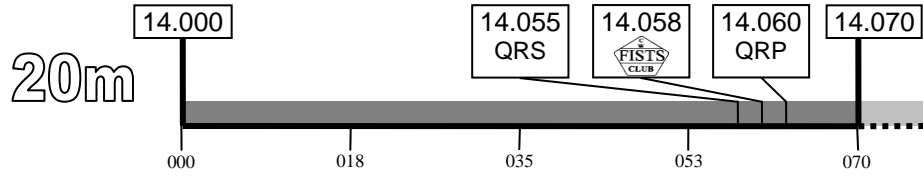

# CW & FISTS Activity Centres (UK)

CW CW centre of activity  
 MS Meteor Scatter  
 QRP QRP centre of activity

QRS Slow speed centre of activity (Source: RSGB band plan)  
 Primary telegraphy area (Note: 4m shares primary area with SSB and other narrow band modes)  
 Within amateur band but *not* primary telegraphy area