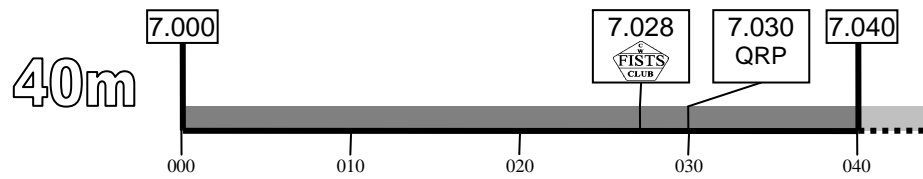

# CW & FISTS Activity Centres (UK)

CW CW centre of activity  
 MS Meteor Scatter  
 QRP QRP centre of activity

QRS Slow speed centre of activity (Source: RSGB band plan)  
 Primary telegraphy area (Note: 4m shares primary area with SSB and other narrow band modes)  
 Within amateur band but *not* primary telegraphy area