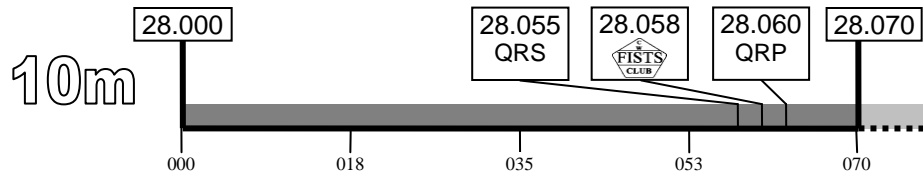

# CW & FISTS Activity Centres (UK)

CW CW centre of activity  
 MS Meteor Scatter  
 QRP QRP centre of activity

QRS Slow speed centre of activity (Source: RSGB band plan)  
 Primary telegraphy area (Note: 4m shares primary area with SSB and other narrow band modes)  
 Within amateur band but *not* primary telegraphy area